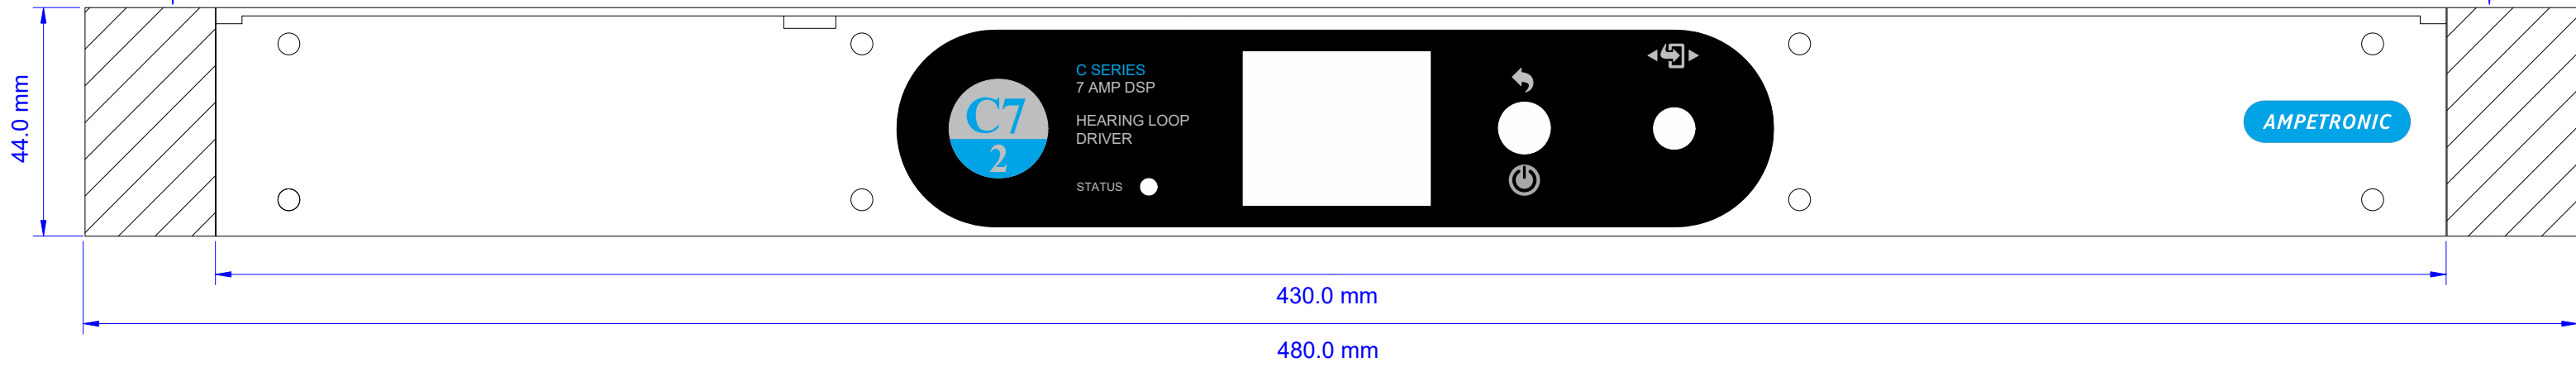

C7-2 HEARING LOOP DRIVER

Rack mounting brackets (Optional)

Front view

Side view

Ethernet port is covered by a longer blanking plate on non-network enabled models

Rear view