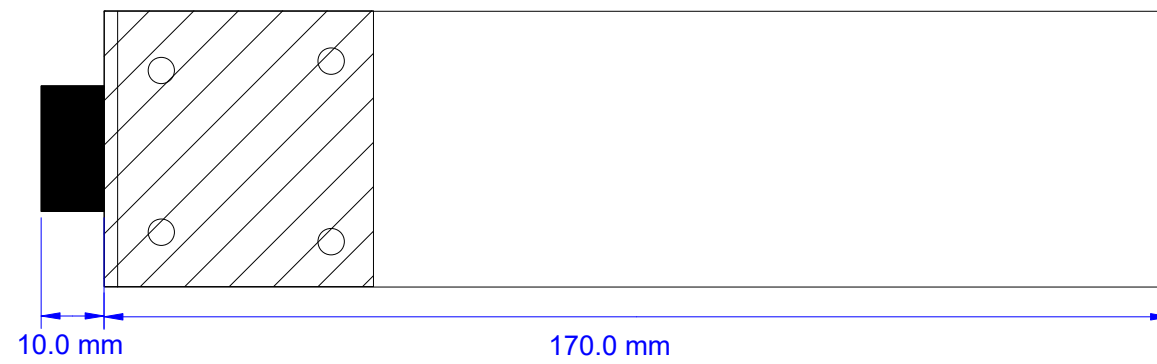

C7-2 HEARING LOOP DRIVER

Rack mounting brackets (Optional)

Front view

Side view

Ethernet port is covered by a longer blanking plate on non-network enabled models

Rear view