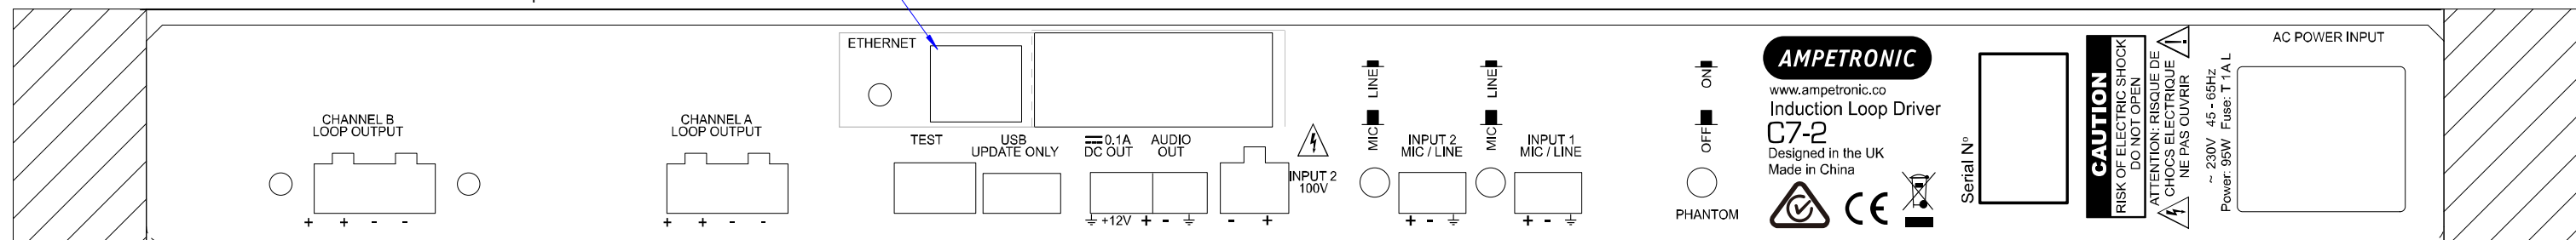

C7-2 HEARING LOOP DRIVER

Rack mounting brackets (Optional)

Front view

Side view

Ethernet port is covered by a longer blanking plate on non-network enabled models

Rear view