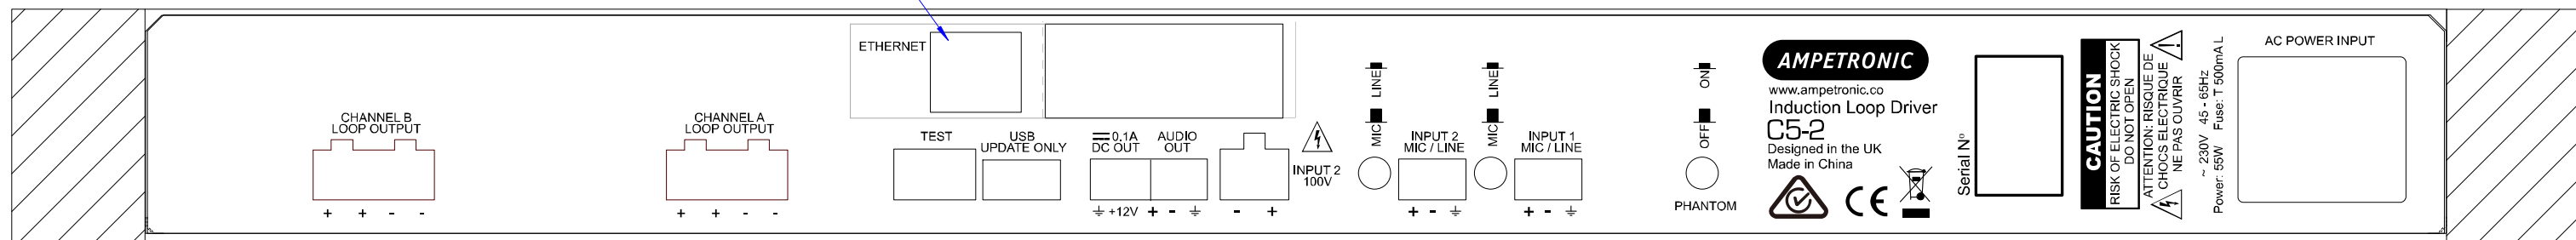

C5-2 HEARING LOOP DRIVER

Rack mounting brackets (Optional)

Front view

Side view

Ethernet port is covered by a longer blanking plate on non-network enabled models

Rear view