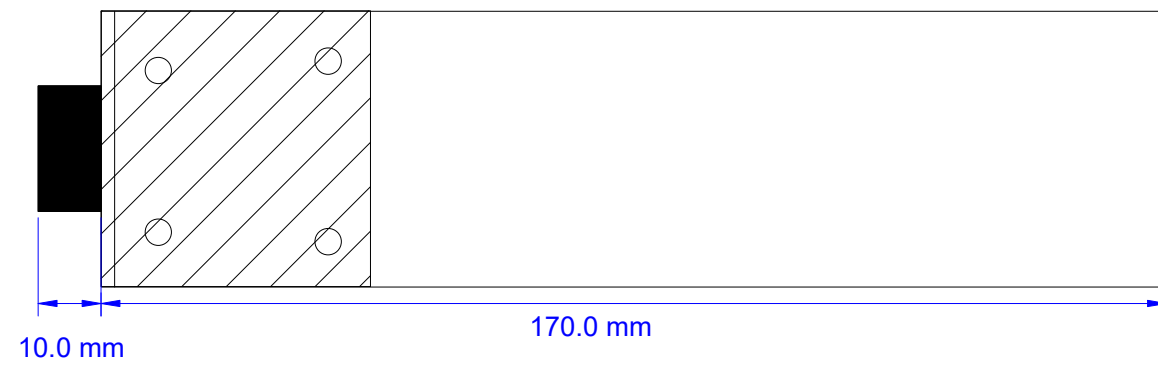

C5-2 HEARING LOOP DRIVER

Rack mounting brackets (Optional)

Front view

Side view

Ethernet port is covered by a longer blanking plate on non-network enabled models

Rear view