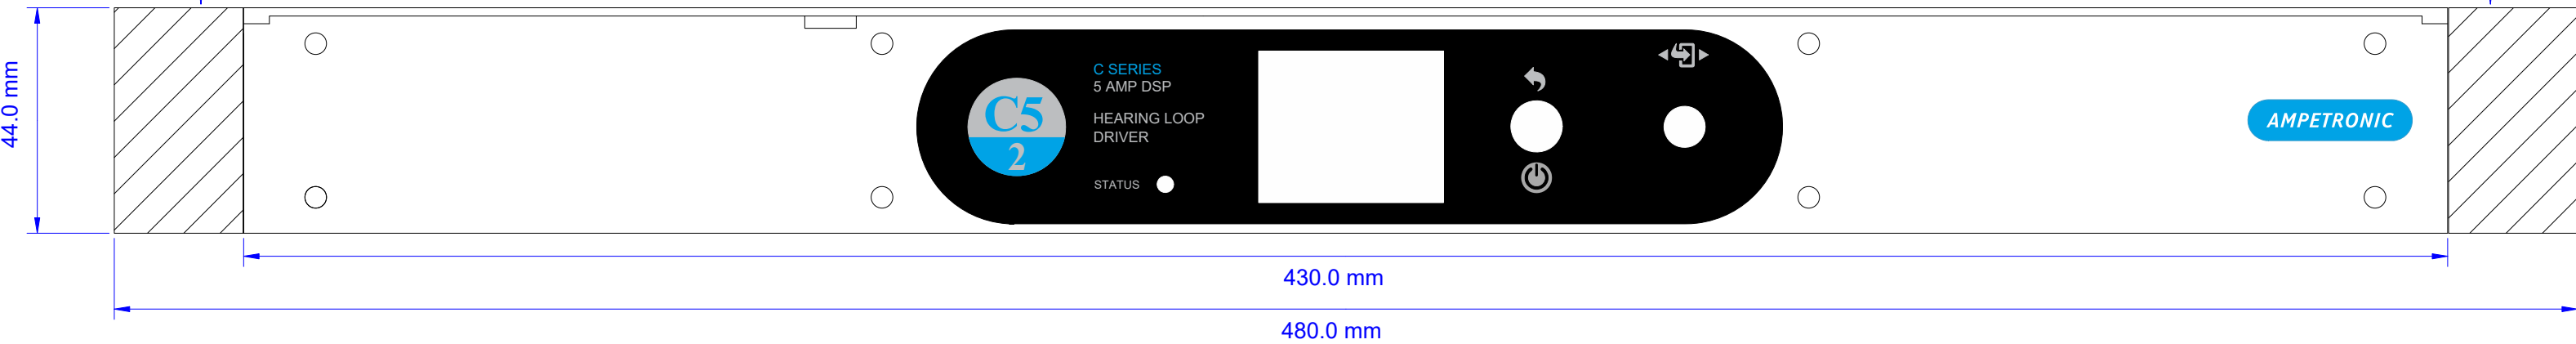

C5-2 HEARING LOOP DRIVER

Rack mounting brackets (Optional)

Front view

Side view

Ethernet port is covered by a longer blanking plate on non-network enabled models

Rear view