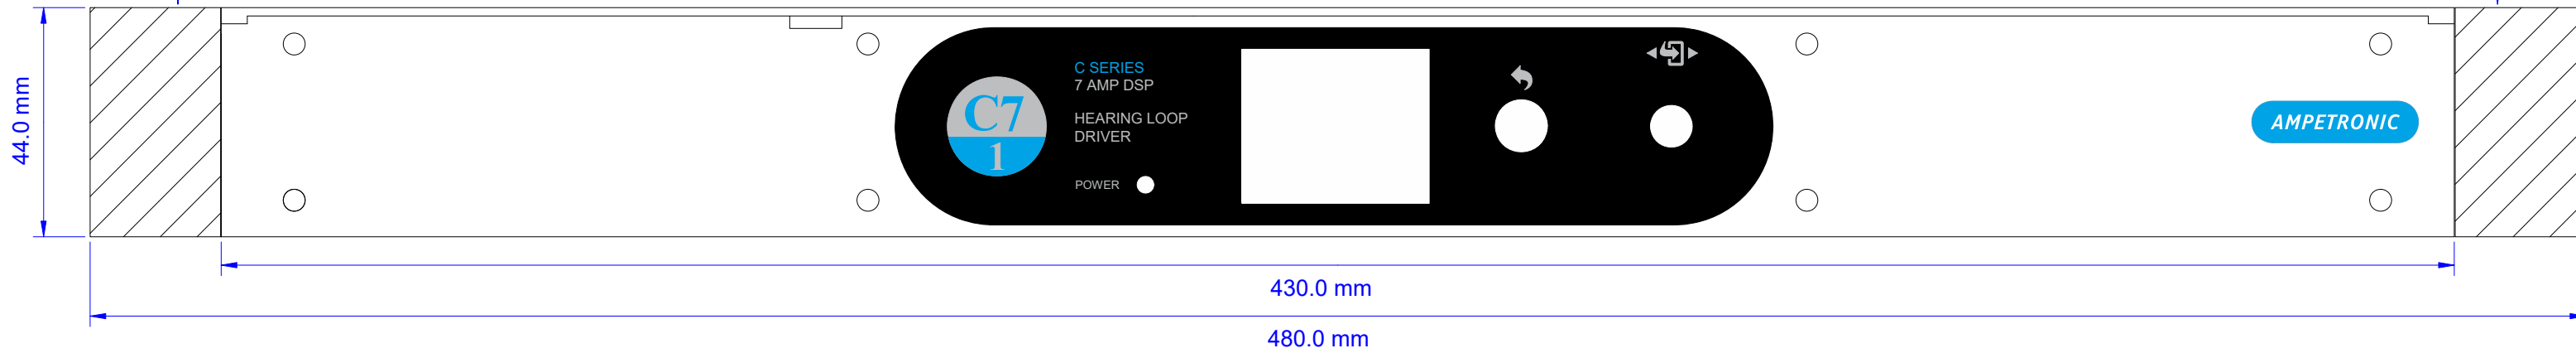

C7-1 HEARING LOOP DRIVER

Rack mounting brackets (Optional)

Front view

Side view

Ethernet port is covered by a longer blanking plate on non-network enabled models

Rear view