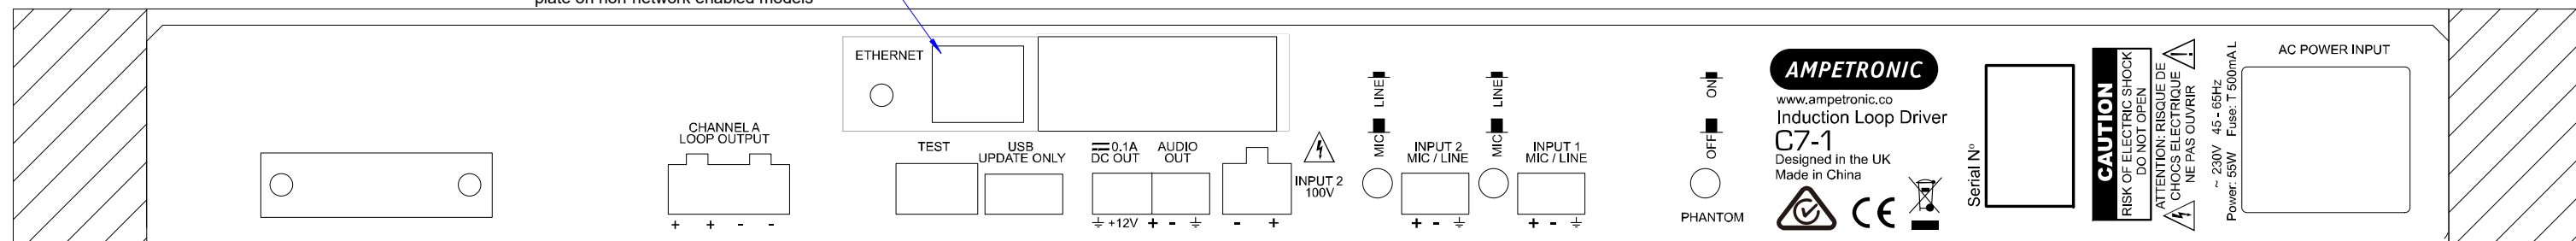

C7-1 HEARING LOOP DRIVER

Rack mounting brackets (Optional)

Front view

Side view

Ethernet port is covered by a longer blanking plate on non-network enabled models

Rear view