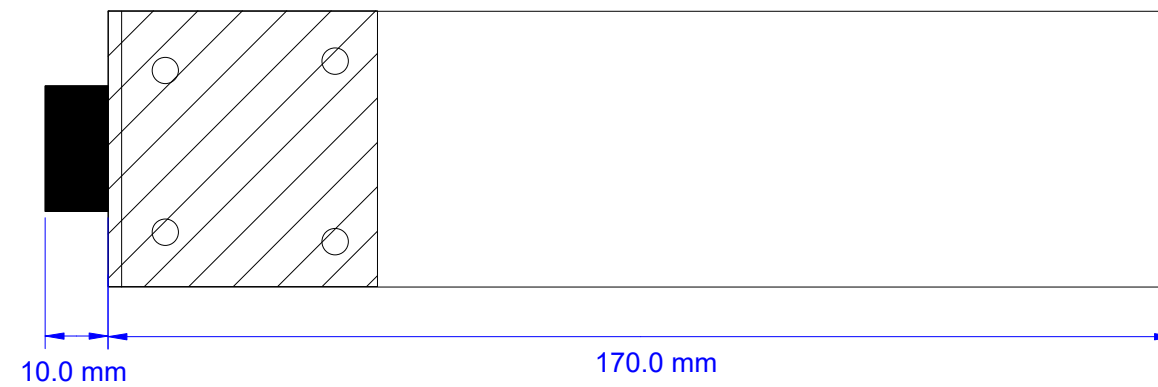

C7-1 HEARING LOOP DRIVER

Rack mounting brackets (Optional)

Front view

Side view

Ethernet port is covered by a longer blanking plate on non-network enabled models

Rear view