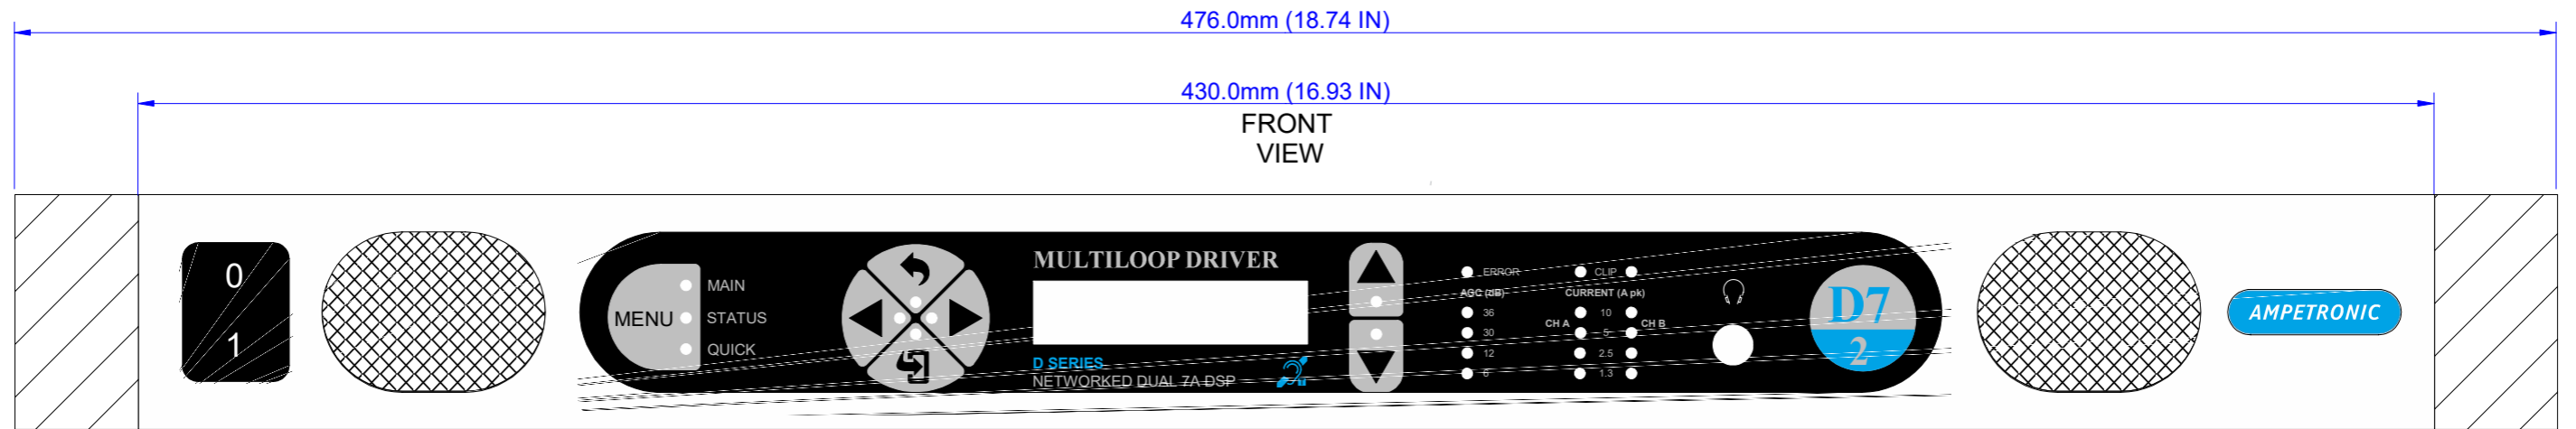

D7-2 INDUCTION LOOP DRIVER

www.ampetronic.com

RACK MOUNTING BRACKETS (OPTIONAL)

REAR VIEW