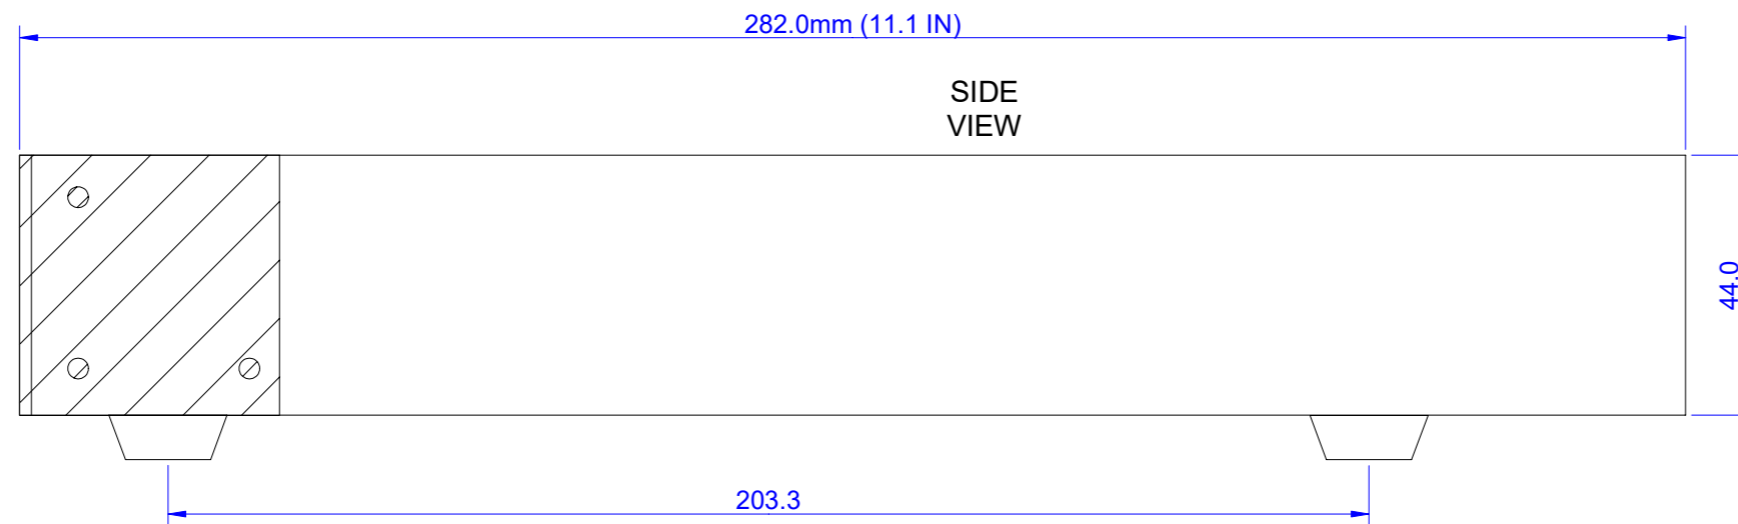

D7-2 INDUCTION LOOP DRIVER

www.ampetronic.com

RACK MOUNTING BRACKETS (OPTIONAL)

REAR VIEW