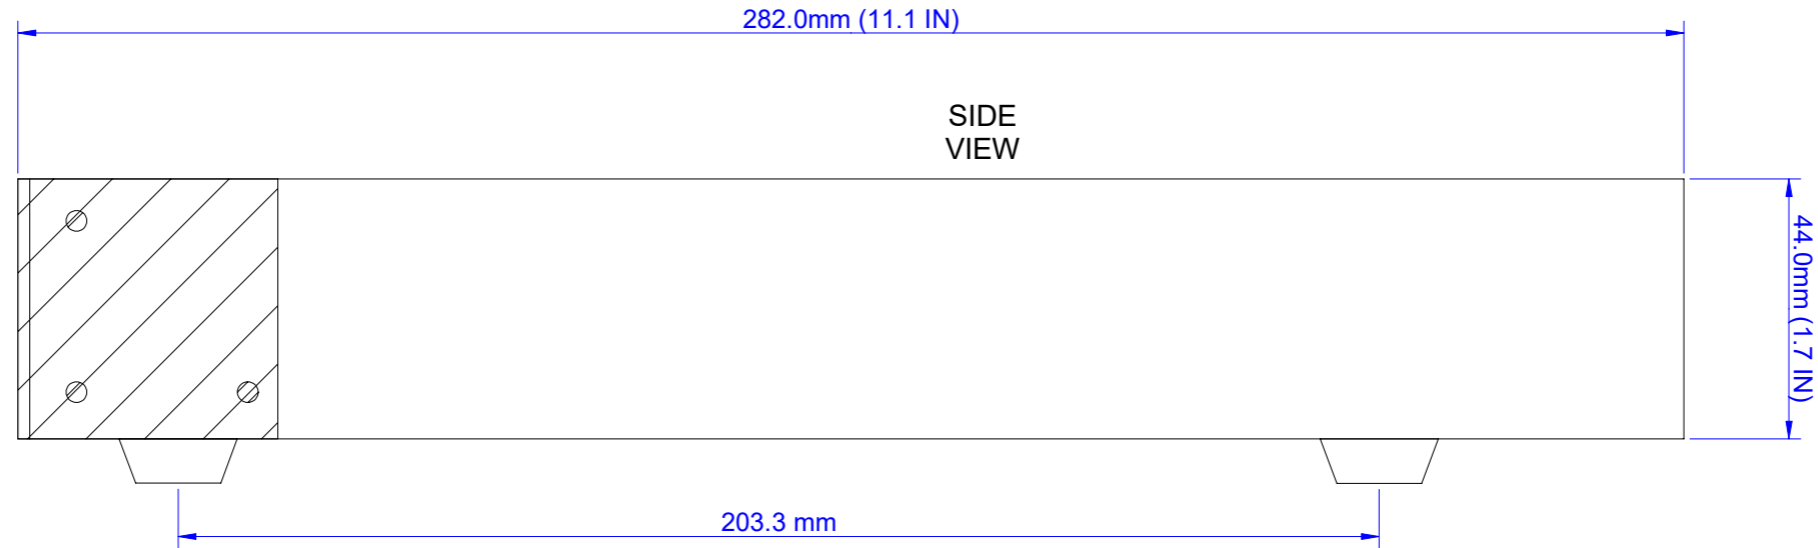

D10-1 INDUCTION LOOP DRIVER

www.ampetronic.com

RACK MOUNTING BRACKETS (OPTIONAL)

REAR VIEW