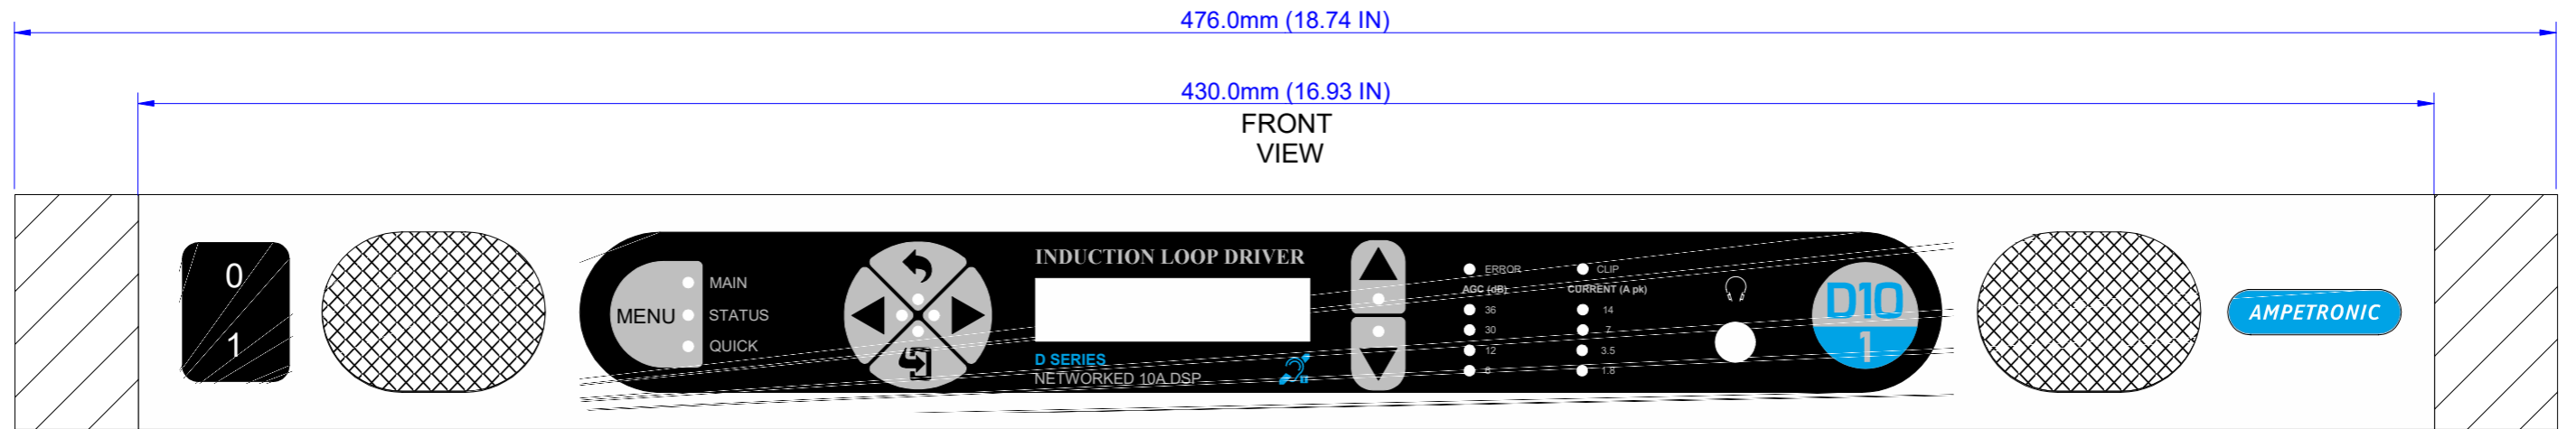

D10-1 INDUCTION LOOP DRIVER

www.ampetronic.com

RACK MOUNTING BRACKETS (OPTIONAL)

REAR VIEW